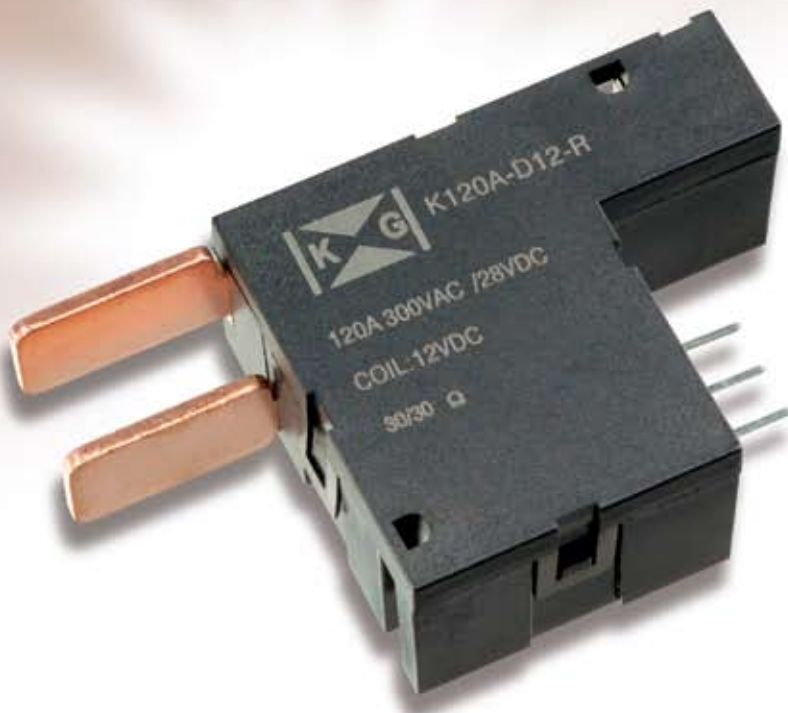

## ***Switching To A Greener Tomorrow™***

The Smart Grid requires smart choices. KG Technologies offers switching solutions that consistently meet rigorous ANSI and IEC standards. KG Technologies latching relays are extremely reliable and continuously meet our customers' expectations.